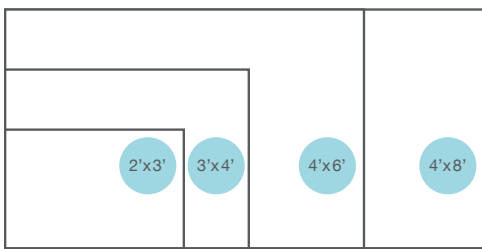

Meeting a tight deadline?
 Skyline Design's most popular product—**Vitracolor® White Magnetic Markerglass**—is now available for quick ship.

Ships in 3 days.

Vitracolor® White Magnetic Markerglass
 in four popular sizes.

- 2' x 3'** (24" x 36")
- 3' x 4'** (36" x 48")
- 4' x 6'** (48" x 72")
- 4' x 8'** (48" x 96")

- Made with 1/4" Starphire tempered glass.
- Has a non-directional formed backer that allows for horizontal or vertical installation.
- Accessories (magnets, markers, eraser, rail, and z-clip) are included with each markerboard.