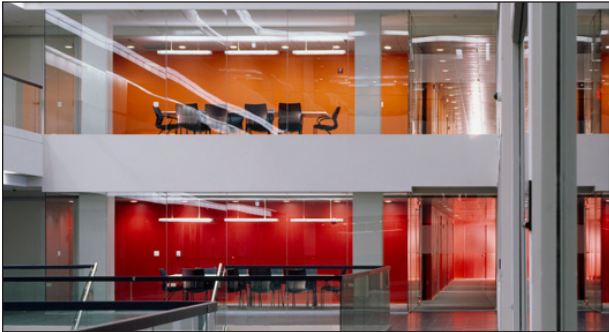

GLASS DESIGN OPTIONS BY SKYLINE

Vector Vitracolor®

Vibrant solid colors with depth and brilliance

Choose from a curated palette of color offerings or specify your own for precise color matching. Skyline Design's process provides optimal adhesion to the glass using no-VOC, water-based paint.